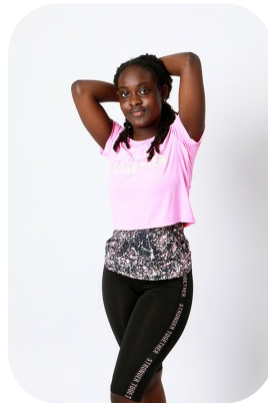

Additional Talents:

BIKE - SWIM - FOOTBALL - BASKETBALL - HORSERIDE - SING